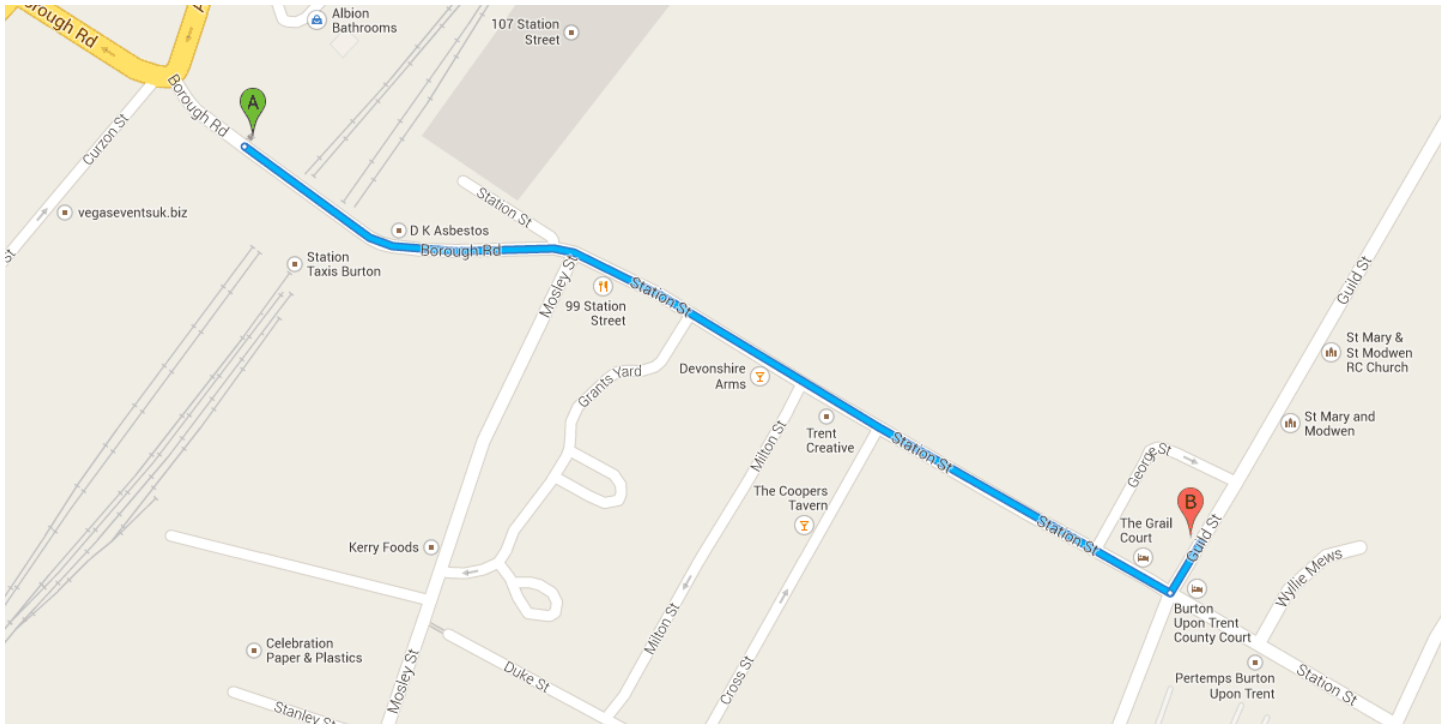

Directions from **Burton upon Trent, opp Railway Station** to **Guild St**

Drive 0.4 mi, 1 min

### Burton upon Trent, opp Railway Station

United Kingdom

Head southeast on **Borough Rd/B5416** toward

**Station St**

Continue to follow B5416

0.4 mi

Take the 3rd **left** onto **Guild St/B5018**

Destination will be on the left