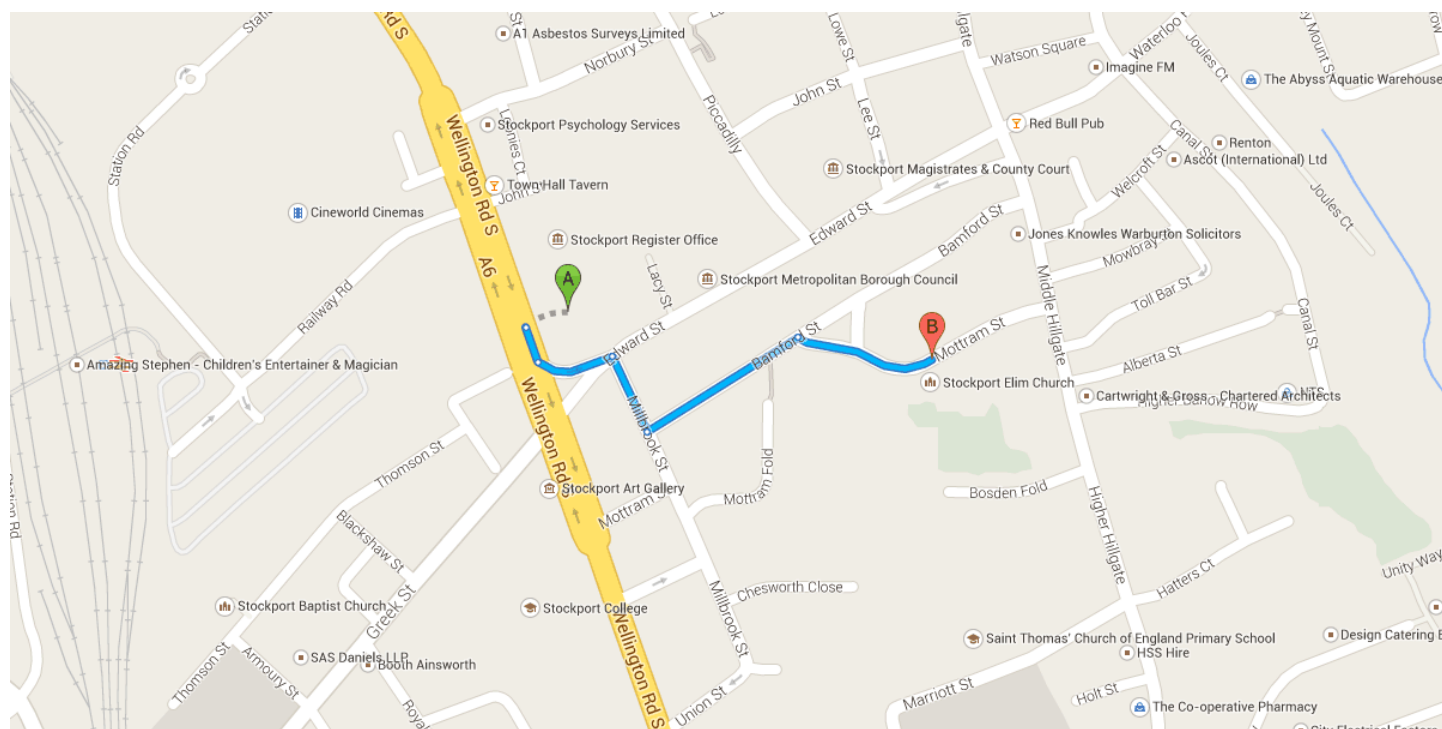

Directions from Stockport Town Hall to Mottram St

Drive 0.2 mi, 1 min

A Stockport Town Hall

1. Head south on **Wellington Rd S/A6**
72 ft
2. Take the 1st **left** toward **Millbrook St**
157 ft
3. Turn **right** onto **Millbrook St**
161 ft
4. Take the 1st **left** onto **Bamford St**
344 ft
5. Turn **right** onto **Mottram St**
276 ft

B Mottram St Stockport SK1, UK

These directions are for planning purposes only. You may find that construction projects, traffic, weather, or other events may cause conditions to differ from the map results, and you should plan your route accordingly. You must obey all signs or notices regarding your route.

Map data ©2013 Google